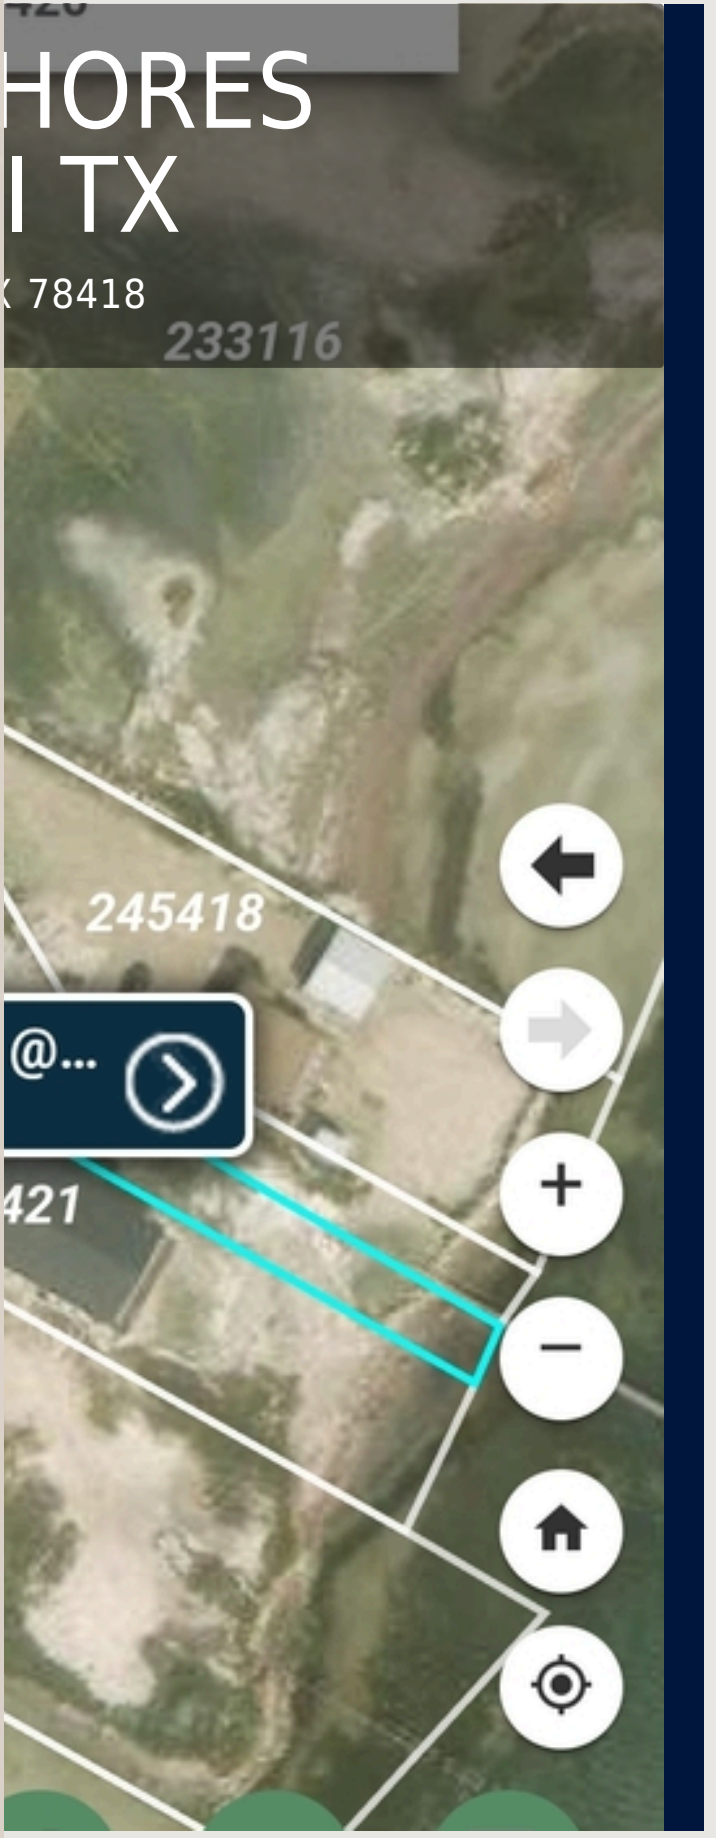

2517 LAGUNA SHORES CORPUS CHRISTI TX

\$175,000 | 1 ACRES | NUECES COUNTY, TX 78418

**2517 Laguna Shores Rd, Corpus Christi,
TX 78418**

2517 LAGUNA SHORES CORPUS CHRISTI TX

\$175,000 | 1 ACRES | NUECES COUNTY, TX 78418

2517 LAGUNA SHORES CORPUS CHRISTI TX

\$175,000 | 1 ACRES | NUECES COUNTY, TX 78418

Go to website

While this is not our property, we are able to represent you as a buyer and would love to set up a showing for you.

PROPERTY DETAILS

Status:Available
Type:undeveloped-land
MLS #:1819643
Sq. Feet:24,089
Lot Size:1

PROPERTY DESCRIPTION

ATTENTION ALL INVESTORS, FISHERMEN, BEACH LOVERS AND/OR ALL THREE!! THIS BEAUTIFUL LITTLE OVER HALF ACRE WATERFRONT LOT (.55) CAN DEFINITELY MAKE YOUR DREAMS COME TRUE!! COME BUILT YOUR FUTURE HOME OR A FEW RENTALS PER ZONING (CRI) GREAT SPOT FOR A FISHING AIRBNB OR YOU CAN OWN AND MIMIC THE ADORABLE 2BD 1BTH NEXT DOOR (2515 LAGUNA SHORES .56 ACRES MLS#1819640) AND SHARE THE NEWLY BUILD FISHING PIER WHICH CAN BE BOUGHT WITH THIS LOT FOR A COMBINED WHOPPING 1.11 ACRES OF WATERFRONT OASIS. THIS LAND IS PRICED TO SELL!! THE SELLER IS OPEN TO ALL REASONABLE OFFERS. PLEASE PRESENT YOUR HIGHEST AND BEST. THANK YOU.

PROPERTY FEATURES

Lot Size:1 Acres

Lot Improvements:County Road,City Street,State Highway,Interstate Hwy - 1 Mile or less,US Highway

Location:Waterfront,Water View,Level,Unimproved Water Front

Restrictions:Other