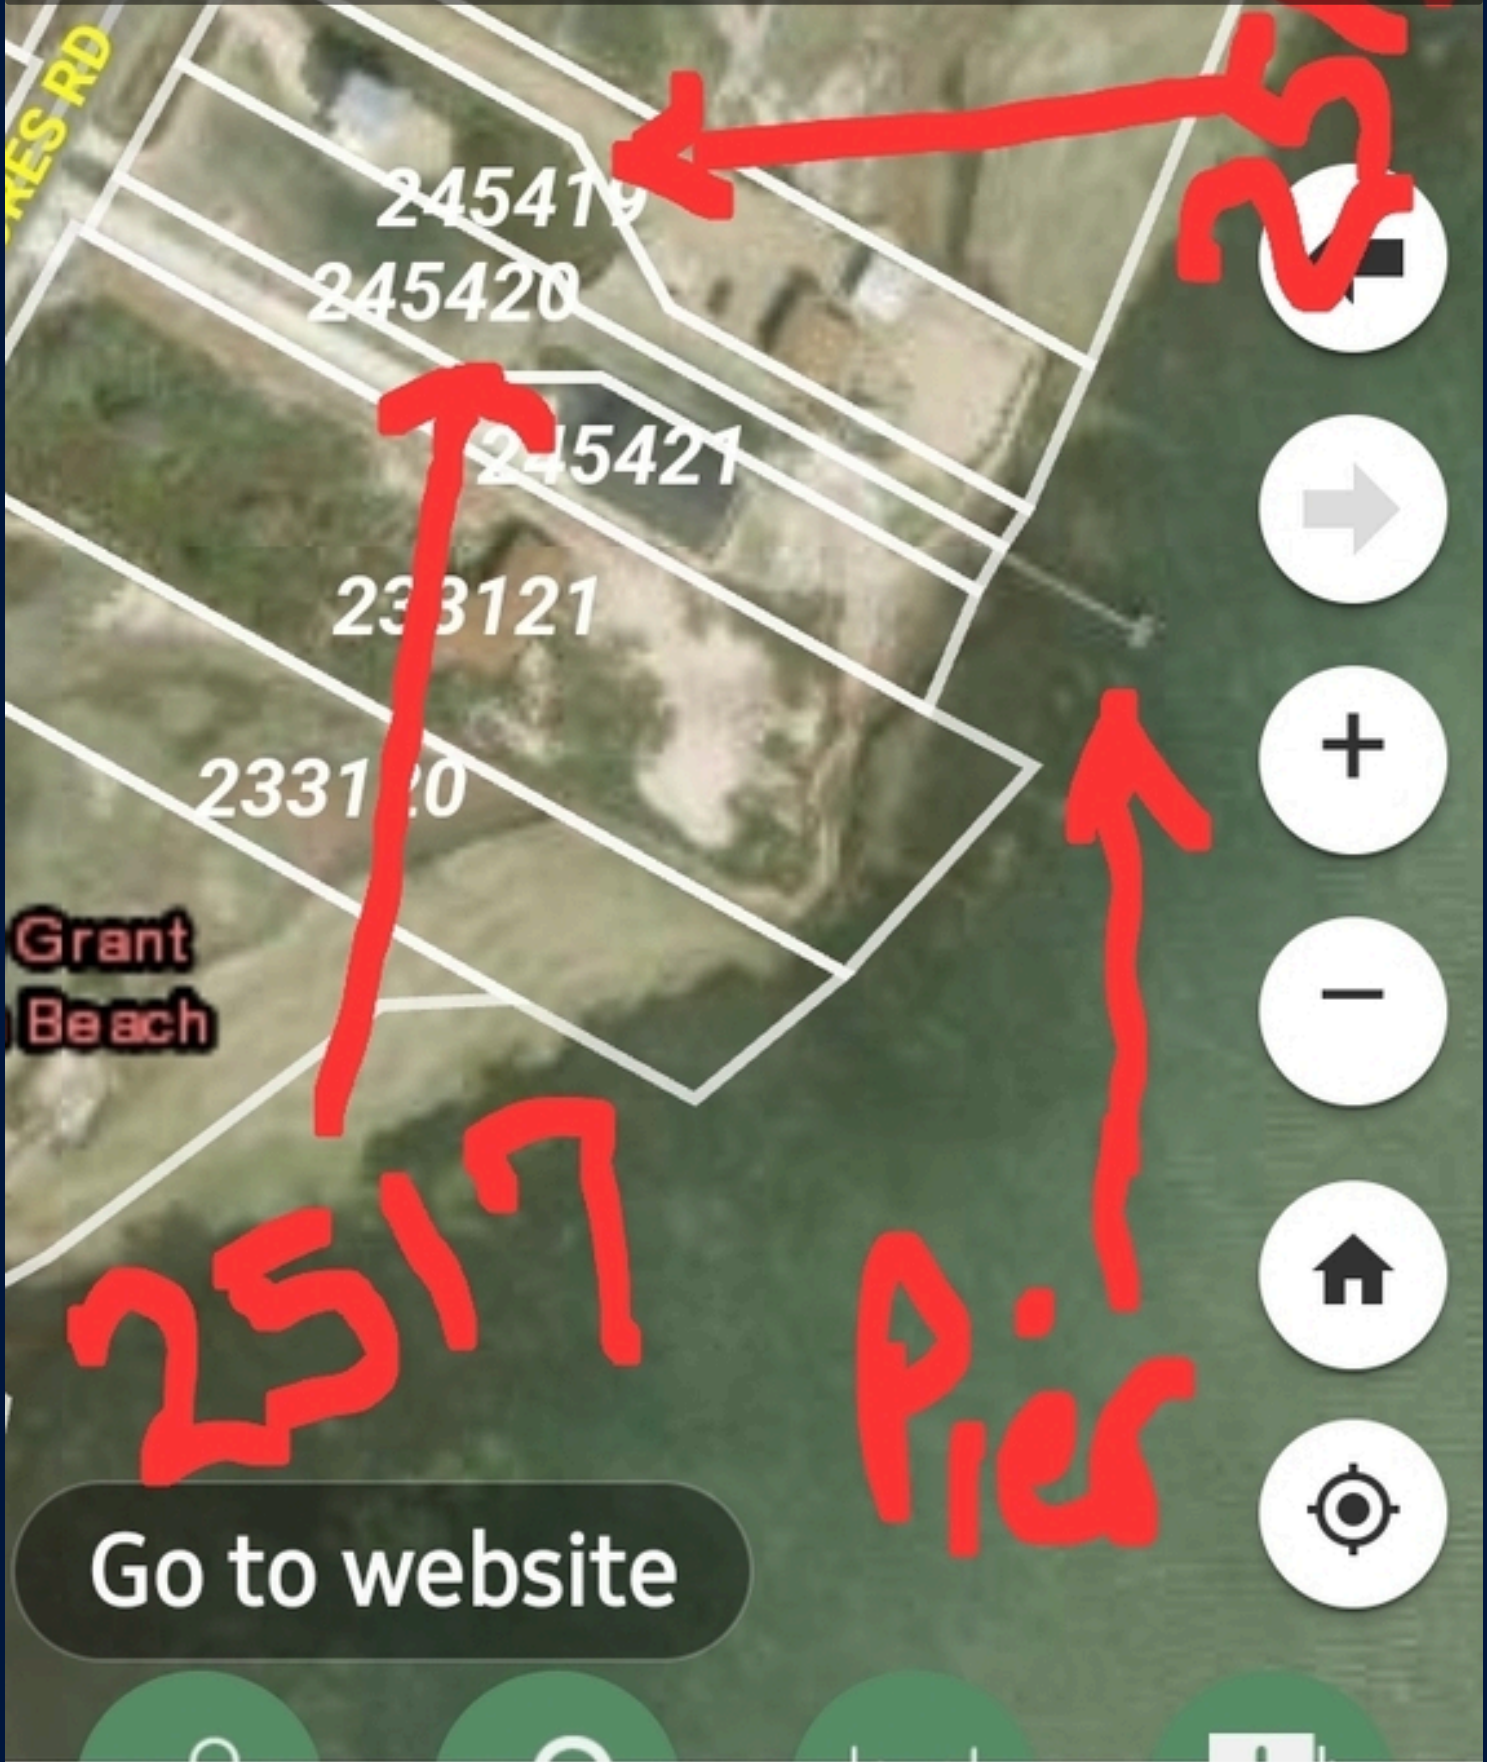

2517 LAGUNA SHORES CORPUS CHRISTI TX

\$175,000 | 1 ACRES | NUECES COUNTY, TX 78418

**2517 Laguna Shores Rd, Corpus Christi,
TX 78418**

2517 LAGUNA SHORES CORPUS CHRISTI TX

\$175,000 | 1 ACRES | NUECES COUNTY, TX 78418

2517 LAGUNA SHORES CORPUS CHRISTI TX

\$175,000 | 1 ACRES | NUECES COUNTY, TX 78418

Go to website

While this is not our property, we are able to represent you as a buyer and would love to set up a showing for you.

PROPERTY DETAILS

Status:Available
Type:undeveloped-land
MLS #:1819643
Sq. Feet:24,089
Lot Size:1

PROPERTY DESCRIPTION

ATTENTION ALL INVESTORS, FISHERMEN, BEACH LOVERS AND/OR ALL THREE!! THIS BEAUTIFUL LITTLE OVER HALF ACRE WATERFRONT LOT (.55) CAN DEFINITELY MAKE YOUR DREAMS COME TRUE!! COME BUILT YOUR FUTURE HOME OR A FEW RENTALS PER ZONING (CRI) GREAT SPOT FOR A FISHING AIRBNB OR YOU CAN OWN AND MIMIC THE ADORABLE 2BD 1BTH NEXT DOOR (2515 LAGUNA SHORES .56 ACRES MLS#1819640) AND SHARE THE NEWLY BUILD FISHING PIER WHICH CAN BE BOUGHT WITH THIS LOT FOR A COMBINED WHOPPING 1.11 ACRES OF WATERFRONT OASIS. THIS LAND IS PRICED TO SELL!! THE SELLER IS OPEN TO ALL REASONABLE OFFERS. PLEASE PRESENT YOUR HIGHEST AND BEST. THANK YOU.

PROPERTY FEATURES

Lot Size:1 Acres

Lot Improvements:County Road,City Street,State Highway,Interstate Hwy - 1 Mile or less,US Highway

Location:Waterfront,Water View,Level,Unimproved Water Front

Restrictions:Other